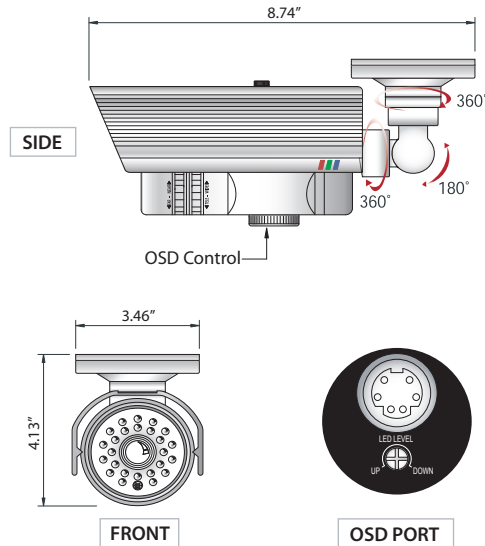

Dimensions

Anti-Spider Technology:

Emits a special high frequency signal that detracts spiders and other insects. This technology deters spiders from creating a web over the camera which in return reduces service calls.

Recommended Power Supply

CE-T12VDC1000	1 Camera 1000mA DC12V
CE-T24VAC800	1 Camera 20 watt AC24V
CE-T24VAC2000	1 Camera 50 watt AC24V

All Clinton Multi Camera Power Supplies

Optional Accessories

CE-REMOTE

- Plugs directly into Camera
- Adjusts OSD Functions
- Test Monitor Connection

Specifications

Camera	CE-B707
Image Sensor	1/3 Inch SONY Super HAD CCD
Resolution	580 TV Lines
IR LEDs	42 pcs
Effective Pixels	768 (H) x 494 (V)
Scanning System	2:1 Interlace
S/N Ratio	52dB (AGC Off, Weight ON)
Sync System	Internal / Line Lock
Scanning Frequency	15.734 KHz (H), 59.94 Hz (V)
Minimum Illumination	0.15 Lux / F1.2 (Color), 0.001 Lux w/Sense-Up at 256x
Shutter Speed	1/60 ~ 1/100,000 sec.
Dynamic Range	62dB (Max.)
Lens	3.5 ~ 16mm F1.2 (Externally Adjustable)
Video Output	1.0 Vp-p, 75Ω
Power Consumption w/IR LEDs On	Max. 400mA (AC24V), Max. 600mA (DC12V)
Power Requirement	DC12V / AC24V
Operating Temperature	-20°F ~ 122°F
Dimensions	8.74" (L) x 3.46" (W) x 4.13" (H)
Weight	2.5 lbs.
OSD Menu	Control with CE-REMOTE
Lens	DC Video
Exposure	Shutter, AGC, Sens-Up,
White Balance Control	ATW, Manual, AWC Set, Outdoor, Indoor
Back Light	OFF / BLC / HLC
DNR	ON / OFF
Day/Night	Color / B&W / Auto / Extern
Image Adjustment	Freeze, V-Rev, H-Rev, D-Zoom, Sharpness
Special	Camera ID, Sync, Motion Detect, Privacy, DIS, Comm. Adj., Language, Reset

Information in this document is subject to change