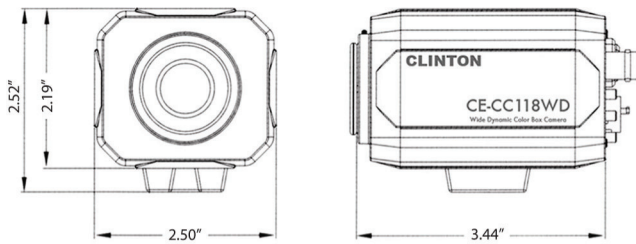

Lens not included

CE-CC118WD

Color Wide Dynamic Box Camera

- PIXIM 1/3" C-MOS
- 540 TVL Resolution
- Digital Pixel System® (DPS)
- 120dB Maximum Wide Dynamic Range
- Application Presets (Normal, Indoor, Outdoor, Custom)
- OSD Menu Control via Built-in Button Pad
- DC12V / AC24V

Dimensions

- 1. Auto iris lens connection**
- 2. Auto iris lens selection switch** : DC or VIDEO.
- 3. Video output**
- 4. Power LED**
- 5. Setting button**
 - **SET button** : Activates OSD menu and confirms settings.
 - **UP & DOWN buttons** : Moves the cursor up or down on the menu screen.
 - **LEFT & RIGHT buttons** : Change item values by moving the cursor to the left or right on the menu screen.
- 6. Power input terminal** : AC24V IN or DC12V IN
- 7. RS-485** : Optional RS-485 OSD Control

Specifications

Camera	CE-CC118WD
Image Sensor	1/3 Inch PIXIM C-MOS
Resolution	540 TV Lines (High Resolution Mode)
Effective Pixels	720 (H) x 540 (V)
Scanning System	525 Lines, Interlace
S/N Ratio	48dB
Sync System	Internal / Line Lock
Scanning Frequency	15.734 KHz (H), 59.94 Hz (V)
Minimum Illumination	0.1 Lux (Slow Shutter Mode)
Shutter Speed	1/60 ~ 1/100,000 sec.
Dynamic Range	120dB (Max.), 95dB (Typical)
Iris Control	DC / Video
Lens Mount	C / CS Mount (Screw Lock)
Video Output	1.0 ~ 1.2 Vp-p, 75Ω
Power Consumption	Max. 80mA (AC24V), Max. 170mA (DC12V)
Power Requirement	DC12V / AC24V
Operating Temperature	32°F ~ 113°F
Operating Humidity	Within 90% RH
Dimensions	2.50" (W) x 2.52" (H) x 3.44" (D)
Weight	0.77 lbs.
OSD Menu	Control with OSD Button Pad
Presets	Normal / Indoor / Outdoor / Custom
Lens	Manual / DC (Set BIAS and Limit)
White Balance Control	ATW / ATW Des / Manual
Gain Control	Off / Low / Middle / High
Special	Camera ID, Mirror, Backlight (BL Zone1), Resolution, Advanced (Video Standard, Sync, Sharpness, Aperture), Save/Restore