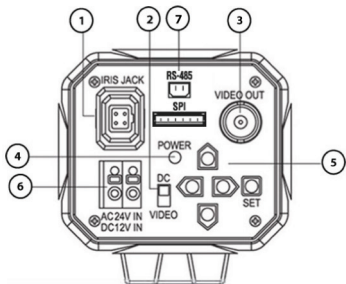

Lens not included

CE-CC118WD

Color Wide Dynamic Box Camera

- PIXIM 1/3" C-MOS
- 540 TVL Resolution
- Digital Pixel System® (DPS)
- 120dB Maximum Wide Dynamic Range
- Application Presets (Normal, Indoor, Outdoor, Custom)
- OSD Menu Control via Built-in Button Pad
- DC12V / AC24V

Dimensions

- 1. Auto iris lens connection**
- 2. Auto iris lens selection switch** : DC or VIDEO.
- 3. Video output**
- 4. Power LED**
- 5. Setting button**
 - **SET button** : Activates OSD menu and confirms settings.
 - **UP & DOWN buttons** : Moves the cursor up or down on the menu screen.
 - **LEFT & RIGHT buttons** : Change item values by moving the cursor to the left or right on the menu screen.
- 6. Power input terminal** : AC24V IN or DC12V IN
- 7. RS-485** : Optional RS-485 OSD Control

Specifications

Camera	CE-CC118WD
Image Sensor	1/3 Inch PIXIM C-MOS
Resolution	540 TV Lines (High Resolution Mode)
Effective Pixels	720 (H) x 540 (V)
Scanning System	525 Lines, Interlace
S/N Ratio	48dB
Sync System	Internal / Line Lock
Scanning Frequency	15.734 KHz (H), 59.94 Hz (V)
Minimum Illumination	0.1 Lux (Slow Shutter Mode)
Shutter Speed	1/60 ~ 1/100,000 sec.
Dynamic Range	120dB (Max.), 95dB (Typical)
Iris Control	DC / Video
Lens Mount	C / CS Mount (Screw Lock)
Video Output	1.0 ~ 1.2 Vp-p, 75Ω
Power Consumption	Max. 80mA (AC24V), Max. 170mA (DC12V)
Power Requirement	DC12V / AC24V
Operating Temperature	32°F ~ 113°F
Operating Humidity	Within 90% RH
Dimensions	2.50" (W) x 2.52" (H) x 3.44" (D)
Weight	0.77 lbs.
OSD Menu	Control with OSD Button Pad
Presets	Normal / Indoor / Outdoor / Custom
Lens	Manual / DC (Set BIAS and Limit)
White Balance Control	ATW / ATW Des / Manual
Gain Control	Off / Low / Middle / High
Special	Camera ID, Mirror, Backlight (BL Zone1), Resolution, Advanced (Video Standard, Sync, Sharpness, Aperture), Save/Restore