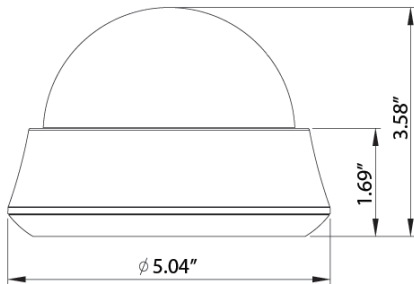

CE-D805

Color Indoor Dome Camera

- SONY 1/4" CCD
- 420 TVL Resolution
- 4 ~ 9mm (F1.6) Lens
- Compact Size
- 3-Axis Adjustment
- Mounting Plate
- DC12V / AC24V

Dimensions

Specifications

Camera	CE-D805
Image Sensor	1/4 Inch SONY Color CCD
Resolution	420 TV Lines
Effective Pixels	512 (H) x 492 (V)
Scanning System	525 Lines, 2:1 Interlace
S/N Ratio	More than 48dB
Sync System	Internal
Minimum Illumination	1.0 Lux
Shutter Speed	1/60 ~ 1/100,000 sec.
Lens	4 ~ 9mm (F1.6) Lens
Video Output	1.0 Vp-p, 75Ω
Power Consumption	Max. 75mA (AC24V), Max. 140mA (DC12V)
Power Requirement	DC12V / AC24V
Operating Temperature	14°F ~ 122°F
Operating Humidity	80% RH Max.
Dimensions	5.04" (D) x 3.58" (H)
Weight	0.66 lbs.