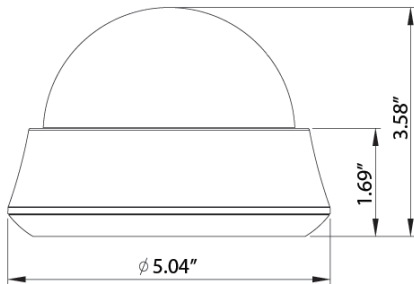

CE-D805

Color Indoor Dome Camera

- SONY 1/3" CCD
- 420 TVL Resolution
- 4 ~ 9mm (F1.6) Lens
- Compact Size
- 3-Axis Adjustment
- Mounting Plate
- DC12V / AC24V

Dimensions

Specifications

Camera	CE-D805
Image Sensor	1/3 Inch SONY Color CCD
Resolution	420 TV Lines
Effective Pixels	512 (H) x 492 (V)
Scanning System	525 Lines, 2:1 Interlace
S/N Ratio	More than 48dB
Sync System	Internal
Minimum Illumination	1.0 Lux
Shutter Speed	1/60 ~ 1/100,000 sec.
Lens	4 ~ 9mm (F1.6) Lens
Video Output	1.0 Vp-p, 75Ω
Power Consumption	Max. 75mA (AC24V), Max. 140mA (DC12V)
Power Requirement	DC12V / AC24V
Operating Temperature	14°F ~ 122°F
Operating Humidity	80% RH Max.
Dimensions	5.04" (D) x 3.58" (H)
Weight	0.66 lbs.