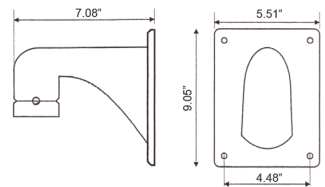

CE-PTZ18x Accessories

CE-PTZ-CM/18x

Embedded Ceiling Mount

- Allows the CE-PTZ18x to be Recess Mounted
- Easy Installation
- Socket allows for easy Camera Install or Removal

CE-PTZ-IP/18x

Indoor Pendant Ceiling Mount

- Allows the CE-PTZ18x to be Pendant Mounted
- Easy Installation
- Aluminum Construction

CE-PTZ-WM/18x

Indoor Wall Mount

- Allows the CE-PTZ18x to be Wall Mounted
- Easy Installation
- Aluminum Construction

CE-PTZ-CR

Corner Mount

- Allows the CE-PTZ18x to be Corner Mounted (Requires CE-PTZ-WM/18x)
- Easy Installation
- Aluminum Construction

CE-PTZ-WP24

Cable Distribution Box

- Allows Easy Wiring Access for Power and Communication Cables
- Mounts Directly to CE-PTZ-IP/18x or CE-PTZ-WM/18x
- Aluminum Construction