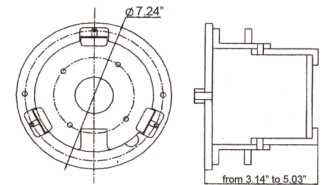

CE-PTZ18x Accessories

CE-PTZ-CM/18x

Embedded Ceiling Mount

- Allows the CE-PTZ18x to be Recess Mounted
- Easy Installation
- Socket allows for easy Camera Install or Removal

CE-PTZ-IP/18x

Indoor Pendant Ceiling Mount