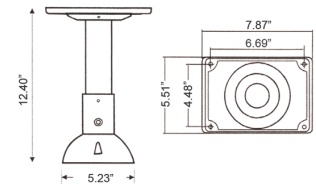

CE-PTZ-WM/18x

Indoor Wall Mount

- Allows the CE-PTZ18x to be Wall Mounted
- Easy Installation
- Aluminum Construction