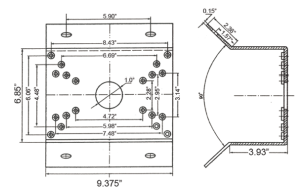

CE-PTZ-CR

Corner Mount

- Allows the CE-PTZ18x to be Corner Mounted (Requires CE-PTZ-WM/18x)
- Easy Installation
- Aluminum Construction

CE-PTZ-WP24

Cable Distribution Box

- Allows Easy Wiring Access for Power and Communication Cables
- Mounts Directly to CE-PTZ-IP/18x or CE-PTZ-WM/18x
- Aluminum Construction