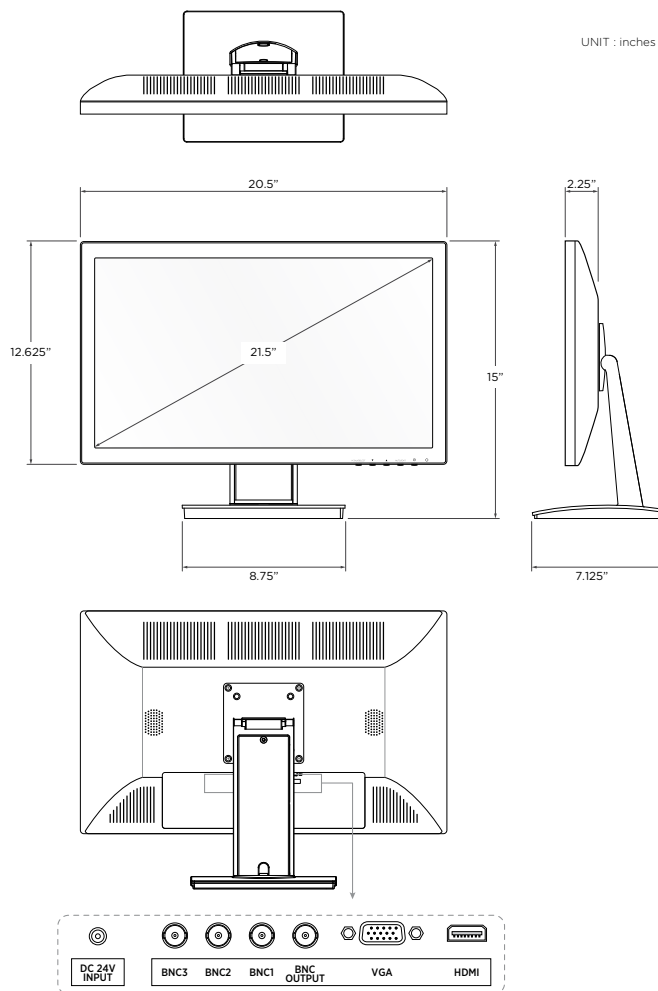

CE-L22A 21.5" 3 BNC Inputs CCTV LCD Monitor

INFO:

- 1920 x 1080 Resolution
- 16:9 Aspect Ratio
- 250 nit Brightness
- 3000:1 Contrast Ratio
- 3 BNC Inputs / 1 BNC Output
- 1 VGA Input (Cable Included)
- 1 HDMI Input (Cable Included)
- Plastic Bezel
- VESA 100
- DC24V (Power Supply Included)
- UL Listed

DIMENSIONS:

SPECIFICATIONS:

Display	21.5" TFT LCD
Resolution	1920 x 1080
Control	OSD (On Screen Display) Control
Aspect Ratio	16:9
Display Colors	16.7M
Brightness	250 nit
Contrast Ratio	3000:1
Viewing Angle (H x V)	178° x 178°
Response Time	18ms
In / Out Impedance	75Ω /Auto Terminating Output
Mounting	VESA 100 / Stand Mount
Video Inputs / Outputs	3 BNC Inputs / 1 BNC Output 1 VGA Input 1 HDMI Input
Audio Inputs / Outputs	n/a
Power Consumption	20.7 Watts (DC24V)
Power Requirement	DC24V
Operating Temperature	14°F - 122°F / -10°C - 50°C
Dimensions (W x H x D) *on stand	20.5" x 15" x 7.125" 520.7mm x 381mm x 180.975mm
Weight *on stand	10.35 lbs 4.69 kgs