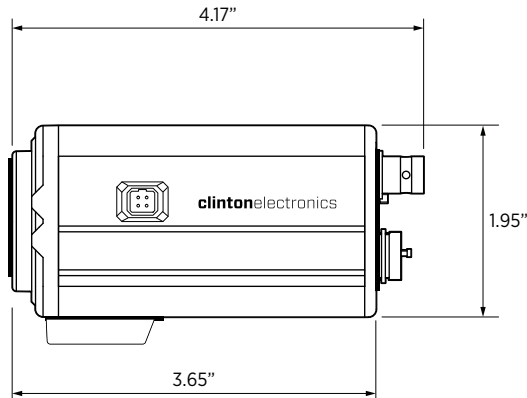

CE-CC115

HD Analog Box Camera

*Lens Sold Separately

KEY FEATURES:

- 1/2.8" SONY Starvis 2.13 Megapixel CMOS Sensor
- Selectable HD Analog Output: CVBS* or A_HD, C_VI, T_VI (Up to 2MP)
- CS Lens Mount, Lens Sold Separately
- S8 Digital Signal Processor
- Top or bottom 1/4"-20 mounting hole for bracket mounting
- OSD Menu Control via Built-In Joystick or CE-REMOTE
- DC12V/AC24V
- NDAA & TAA Compliant

DIMENSIONS:

CAMERA	
Image Sensor	1/2.8" SONY Starvis 2.13 Megapixel CMOS Sensor
Resolution	CVBS* (Analog), 2MP - Full HD 1080p (HD Analog)
Effective Pixels	1945 (H) x 1097 (V), 2.13 M Pixels
Scanning System	Progressive Scan
S/N Ratio	More than 52dB (AGC Off)
Frame Rate	1080p_30 / 720p_30 (when HD Analog)
Minimum Illumination	1 Lux (COLOR) / 0.1 Lux (B&W)
Shutter Speed	1/30 - 1/30,000 sec. / AUTO
Lens	n/a - Sold Separately
Field of View	n/a - Varies by lens type
Lens Mount	CS Mount
Video Output	CVBS / A_HD / C_VI / T_VI (output selectable)
Power Consumption Max, +/- 10%	DC12V: 230mA AC24V: 90mA
Power Requirement	DC12V / AC24V
Operating Temperature	14° to 122° F (-10° to 50° C)
Operating Humidity	90% RH Max.
Weather Rating	n/a - Indoor Use Only
IR LEDs	n/a
Heaters/Fan	n/a
Materials	Aluminum Housing
Dimensions (no lens)	4.17" (L) x 2.31" (W) x 2.21" (H) 105.91mm (L) x 58.67mm (H) x 50.8mm (D)
Weight (no lens)	0.53 lbs / 0.24 kgs