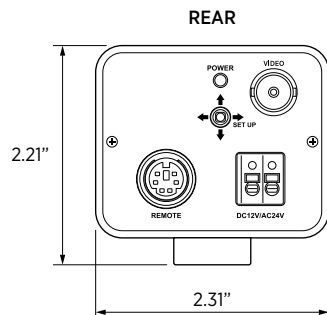

CE-CC115

HD Analog Box Camera

*Lens Sold Separately

KEY FEATURES:

- 1/2.8" SONY Starvis 2.13 Megapixel CMOS Sensor
- Selectable HD Analog Output: CVBS* or A_HD, C_VI, T_VI (Up to 2MP)
- CS Lens Mount, Lens Sold Separately
- S8 Digital Signal Processor
- Top or bottom 1/4"-20 mounting hole for bracket mounting
- OSD Menu Control via Built-In Joystick or CE-REMOTE
- DC12V/AC24V
- NDAA & TAA Compliant

DIMENSIONS:

CAMERA	
Image Sensor	1/2.8" SONY Starvis 2.13 Megapixel CMOS Sensor
Resolution	CVBS* (Analog), 2MP - Full HD 1080p (HD Analog)
Effective Pixels	1945 (H) x 1097 (V), 2.13 M Pixels
Scanning System	Progressive Scan
S/N Ratio	More than 52dB (AGC Off)
Frame Rate	1080p_30 / 720p_30 (when HD Analog)
Minimum Illumination	1 Lux (COLOR) / 0.1 Lux (B&W)
Shutter Speed	1/30 - 1/30,000 sec. / AUTO
Lens	n/a - Sold Separately
Field of View	n/a - Varies by lens type
Lens Mount	CS Mount
Video Output	CVBS / A_HD / C_VI / T_VI (output selectable)
Power Consumption Max, +/- 10%	DC12V: 230mA AC24V: 90mA
Power Requirement	DC12V / AC24V
Operating Temperature	14° to 122° F (-10° to 50° C)
Operating Humidity	90% RH Max.
Weather Rating	n/a - Indoor Use Only
IR LEDs	n/a
Heaters/Fan	n/a
Materials	Aluminum Housing
Dimensions (no lens)	4.17" (L) x 2.31" (W) x 2.21" (H) 105.91mm (L) x 58.67mm (H) x 50.8mm (D)
Weight (no lens)	0.53 lbs / 0.24 kgs