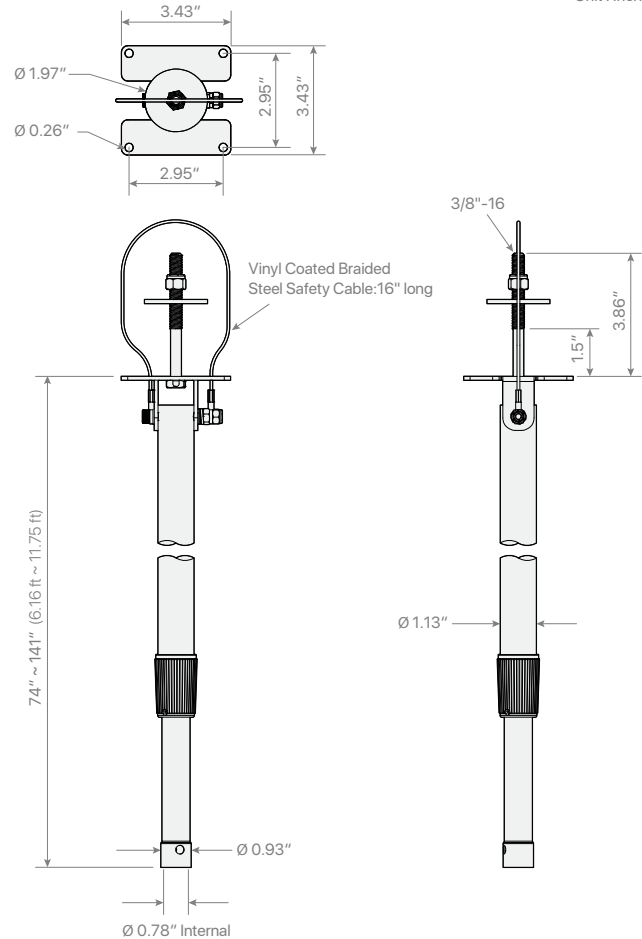

CE-CP12W (White) / CE-CP12B (Black)

12ft Telescoping Ceiling Mount Camera Pole

Maximum Load Capacity: 10 lbs / 4.5 kgs

KEY FEATURES:

- Mounts to Steel Web Truss or Strut Channel with One Bolt
- Adjustable from 6' 2" to 11' 9" from Ceiling
- Easily Pendant Mount Indoor/Outdoor Dome Cameras
- Route Cables Inside the Pole for a Clean Appearance
- 3/4" EMT Diameter End
- Includes Safety Cable (15ft) & 3/4" EMT Threaded Conduit Adapter
- Adjustable Level
- UL Listed

**Pendant Mount For Camera Sold Separately*

CE-CP12W (White) / CE-CP12B (Black)	
Pole Dimensions	Adjustable from 6' 2" to 11' 9"
Pole Weight	5.5 lbs / 2.49 kgs
Materials	Powdercoated Steel
Max Camera Weight	10 lbs / 4.5 kgs

DIMENSIONS:

Unit : Inches

CE-CP12W
(Compressed)

CE-CP12B
(Extended)