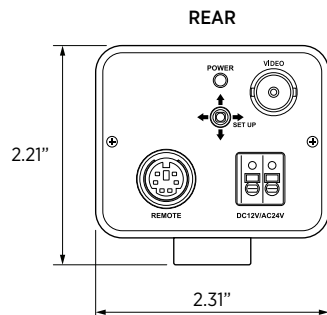

#### KEY FEATURES:

- 1/2.8" SONY Starvis 2.13 Megapixel CMOS Sensor
- Selectable HD Analog Output: CVBS\* or A\_HD, C\_VI, T\_VI (Up to 2MP)
- True Day/Night
- CS Lens Mount, Lens Sold Separately
- S8 Digital Signal Processor
- Top or bottom 1/4"-20 mounting hole for bracket mounting
- OSD Menu Control via Built-In Joystick or CE-REMOTE
- DC12V/AC24V
- NDAA & TAA Compliant

#### DIMENSIONS:

CAMERA	
Image Sensor	1/2.8" SONY Starvis 2.13 Megapixel CMOS Sensor
Resolution	CVBS* (Analog), 2MP - Full HD 1080p (HD Analog)
Effective Pixels	1945 (H) x 1097 (V), 2.13 M Pixels
Scanning System	Progressive Scan
S/N Ratio	More than 52dB (AGC Off)
Frame Rate	1080p_30 / 720p_30 (when HD Analog)
Minimum Illumination	1 Lux (COLOR) / 0.1 Lux (B&W)
Shutter Speed	1/30 - 1/30,000 sec. / AUTO
Lens	n/a - Sold Separately
Field of View	n/a - Varies by lens type
Lens Mount	CS Mount
Video Output	CVBS / A_HD / C_VI / T_VI (output selectable)
Power Consumption Max, +/- 10%	DC12V: 230mA AC24V: 92mA
Power Requirement	DC12V / AC24V
Operating Temperature	14° to 122° F (-10° to 50° C)
Operating Humidity	90% RH Max.
Weather Rating	n/a - Indoor Use Only
IR LEDs	n/a
Heaters/Fan	n/a
Materials	Aluminum Housing
Dimensions (no lens)	4.17" (L) x 2.31" (W) x 2.21" (H) 105.91mm (L) x 58.67mm (H) x 50.8mm (D)
Weight (no lens)	0.53 lbs / 0.24 kgs