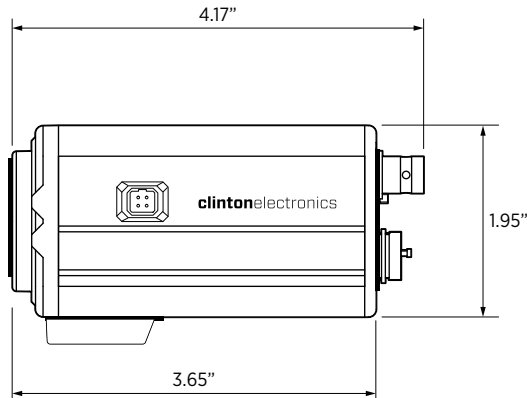

### CE-CC119

True D/N HD Analog Box Camera

\*Lens Sold Separately

#### KEY FEATURES:

- 1/2.8" SONY Starvis 2.13 Megapixel CMOS Sensor
- Selectable HD Analog Output: CVBS\* or A\_HD, C\_VI, T\_VI (Up to 2MP)
- True Day/Night
- CS Lens Mount, Lens Sold Separately
- S8 Digital Signal Processor
- Top or bottom 1/4"-20 mounting hole for bracket mounting
- OSD Menu Control via Built-In Joystick or CE-REMOTE
- DC12V/AC24V
- NDAA & TAA Compliant

#### DIMENSIONS:

CAMERA	
Image Sensor	1/2.8" SONY Starvis 2.13 Megapixel CMOS Sensor
Resolution	CVBS* (Analog), 2MP - Full HD 1080p (HD Analog)
Effective Pixels	1945 (H) x 1097 (V), 2.13 M Pixels
Scanning System	Progressive Scan
S/N Ratio	More than 52dB (AGC Off)
Frame Rate	1080p_30 / 720p_30 (when HD Analog)
Minimum Illumination	1 Lux (COLOR) / 0.1 Lux (B&W)
Shutter Speed	1/30 - 1/30,000 sec. / AUTO
Lens	n/a - Sold Separately
Field of View	n/a - Varies by lens type
Lens Mount	CS Mount
Video Output	CVBS / A_HD / C_VI / T_VI (output selectable)
Power Consumption Max, +/- 10%	DC12V: 230mA AC24V: 92mA
Power Requirement	DC12V / AC24V
Operating Temperature	14° to 122° F (-10° to 50° C)
Operating Humidity	90% RH Max.
Weather Rating	n/a - Indoor Use Only
IR LEDs	n/a
Heaters/Fan	n/a
Materials	Aluminum Housing
Dimensions (no lens)	4.17" (L) x 2.31" (W) x 2.21" (H) 105.91mm (L) x 58.67mm (H) x 50.8mm (D)
Weight (no lens)	0.53 lbs / 0.24 kgs