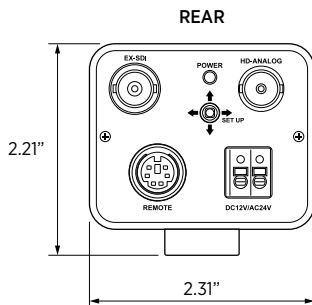

### KEY FEATURES:

- 1/2.8" SONY Starvis 2.13MP CMOS sensor
- 1080p @ 30fps Over RG59 coax
- CS Lens Mount, Lens Sold Separately
- Dual, Selectable Video Outputs: 2MP EX-SDI (EX-SDI 2.0, EX-SDI, HD-SDI) & HD Analog (A\_HD, C\_VI, T\_VI, CVBS)
- Top or bottom 1/4"-20 mounting hole for bracket mounting
- OSD Menu control via built-in joystick, CE-REMOTE or UCC\*
- DOL-WDR @ 30fps w/ simultaneous analog output
- DC12V/AC24V
- NDAA & TAA Compliant

### DIMENSIONS:

CAMERA	
Image Sensor	1/2.8" SONY Starvis 2.13 Megapixel CMOS Sensor
Resolution	Full HD 1080p
Effective Pixels	1944 (H) x 1092 (V)
Scanning System	Progressive Scan
S/N Ratio	More than 52dB (AGC Off)
Frame Rate	1080p_30 / 720p_30
Minimum Illumination	0.001 Lux
Shutter Speed	1/30 - 1/60,000 sec. / AUTO
Lens	n/a - Sold Separately
Field of View	n/a - Varies by lens type
Lens Mount	CS Mount or C Mount (C Mount requires adapter, not included)
Video Output (outputs selectable)	(2MP) EX-SDI 2.0 / EX-SDI / HD-SDI: 1080p @ 30fps HD Analog: CVBS / A_HD / C_VI / T_VI
Power Consumption Max, +/- 10%	DC12V: 350mA (Max ±10%) AC24V: 200mA (Max ±10%)
Power Requirement	DC12V / AC24V
Operating Temperature	14° to 122° F (-10° to 50° C)
Operating Humidity	90% RH Max.
Weather Rating	n/a - Indoor Use Only
IR LEDs	n/a
Heaters/Fan	n/a
Materials	Aluminum Housing
Dimensions (no lens)	4.17" (L) x 2.31" (W) x 2.21" (H) 105.91mm (L) x 58.67mm (H) x 50.8mm (D)
Weight (no lens)	0.53 lbs / 0.24 kgs