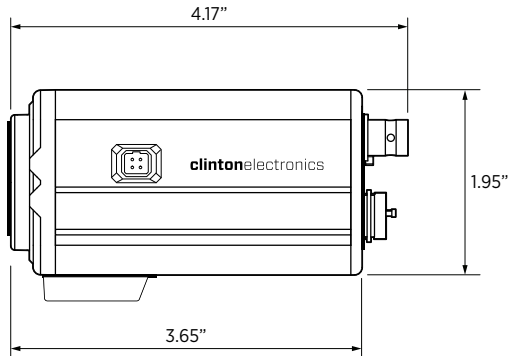

## CE-X1HD

2MP EX-SDI True D/N Box Camera (No Lens)

\*Lens Sold Separately

### KEY FEATURES:

- 1/2.8" SONY Starvis 2.13MP CMOS sensor
- 1080p @ 30fps Over RG59 coax
- CS Lens Mount, Lens Sold Separately
- Dual, Selectable Video Outputs: 2MP EX-SDI (EX-SDI 2.0, EX-SDI, HD-SDI) & HD Analog (A\_HD, C\_VI, T\_VI, CVBS)
- Top or bottom 1/4"-20 mounting hole for bracket mounting
- OSD Menu control via built-in joystick, CE-REMOTE or UCC\*
- DOL-WDR @ 30fps w/ simultaneous analog output
- DC12V/AC24V
- NDAA & TAA Compliant

### DIMENSIONS:

CAMERA	
Image Sensor	1/2.8" SONY Starvis 2.13 Megapixel CMOS Sensor
Resolution	Full HD 1080p
Effective Pixels	1944 (H) x 1092 (V)
Scanning System	Progressive Scan
S/N Ratio	More than 52dB (AGC Off)
Frame Rate	1080p_30 / 720p_30
Minimum Illumination	0.001 Lux
Shutter Speed	1/30 - 1/60,000 sec. / AUTO
Lens	n/a - Sold Separately
Field of View	n/a - Varies by lens type
Lens Mount	CS Mount or C Mount (C Mount requires adapter, not included)
Video Output (outputs selectable)	(2MP) EX-SDI 2.0 / EX-SDI / HD-SDI: 1080p @ 30fps HD Analog: CVBS / A_HD / C_VI / T_VI
Power Consumption Max, +/- 10%	DC12V: 350mA (Max ±10%) AC24V: 200mA (Max ±10%)
Power Requirement	DC12V / AC24V
Operating Temperature	14° to 122° F (-10° to 50° C)
Operating Humidity	90% RH Max.
Weather Rating	n/a - Indoor Use Only
IR LEDs	n/a
Heaters/Fan	n/a
Materials	Aluminum Housing
Dimensions (no lens)	4.17" (L) x 2.31" (W) x 2.21" (H) 105.91mm (L) x 58.67mm (H) x 50.8mm (D)
Weight (no lens)	0.53 lbs / 0.24 kgs