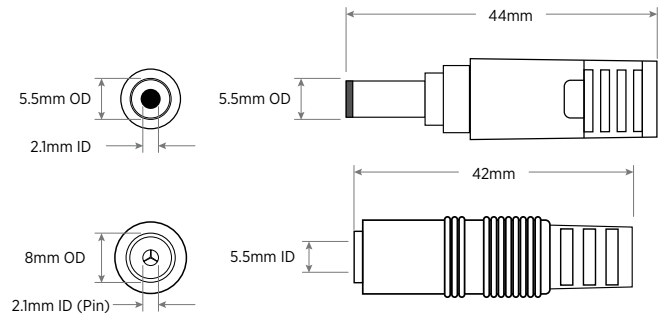

CE-C20 Barrel Plug Extension (Male to Female)

GENERAL	
Wire Gauge	18AWG
Dimensions (male connector)	5.5 mm OD, 2.1 mm ID
Dimensions (female connector)	5.5 mm OD, 2.1 mm ID
Dimensions (length)	20' / 6m
Weight	0.6 lb / 0.272 kg

CE-C20-DIN Barrel Plug Extension (Female to DIN)

GENERAL	
Wire Gauge	18AWG
Dimensions (DIN connector)	44m (w) x 14mm (h)
Dimensions (barrel connector)	5.5 mm OD, 2.5 mm ID (Pin)
Dimensions (length)	20' / 6m
Weight	0.6 lb / 0.272 kg