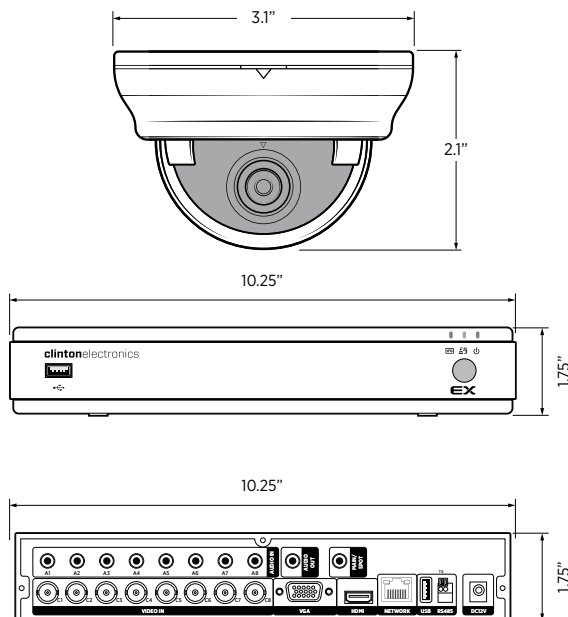

CE-EX8-DKIT

8 Channel EX-SDI 2.0 Indoor Mini Dome Kit

KIT FEATURES:

- Full HD 1080p cameras & DVR with recording speeds up to 30fps
- EX-SDI 2.0 cameras & DVR allow for installations up to 1,400 ft using RG59 coaxial cable (sold separately)
- Compact mini indoor domes measure just 2.1" tall
- Easy to adjust angle-of-view with 3.6mm fixed lens
- Pre-installed 1TB HDDEasy to use DVR interface via USB mouse or remote control
- DVR is pre-configured to record right out of the box
- Adjustable recording rates based on motion detection and/or time
- Remotely access the DVR with free PC software and/or CEC phone app

KIT INCLUDES:

8 x CE-D10HDL EX-SDI Mini Indoor Dome Cameras
 1 x CE-EX8; 8 Channel EX Series DVR with 1TB HDD
 2 x CE-T12VDC5A; 4 Channel DC12V UL Listed Power Supply

DIMENSIONS:

CAMERA	
Image Sensor	1/2.9" SONY 2.19 Megapixel CMOS
Resolution	Full HD 1080p
Frame Rate	1080p_30 / 720p_30
Minimum Illumination	0.1 Lux
Lens	3.6mm (f2.0) Fixed Lens
Filed of View	75° (Horizontal)
Video Output	1 EX-SDI 2.0 / HD-SDI Output, 1 Analog (960H) Output
Power Consumption	DC12V: 100mA (0.17) ±10%
Power Requirement	DC12V
Operating Temperature	-20°F - 122°F / -28°C - 50°C
Operating Humidity	90% RH Max.
Weather Rating	n/a - Indoor Use Only
IR LEDs	n/a
Heaters/Fan	n/a
Materials	Plastic Case w/Polycarbonate Dome
Dimensions (straight)	3.1" (Dia.) x 2.1" (H) / 79mm (Dia.) x 53.4mm(H)
Weight	0.25 lb / 0.11 kg

POWER SUPPLY (Camera)	
Input Voltage	100-240VAC (50/60Hz)
Output Voltage	DC12V (Adjustable, 10.4-14.5V ± 5%)
Total Amps	5 Amps
Total Outputs	4 Channels (screw terminals)
Certifications	UL Listed, FCC, CE
Dimensions	1.57" x 2.56" x 7.55" / 40mm x 65mm x 192mm
Weight	0.5 lbs / 0.22 kg