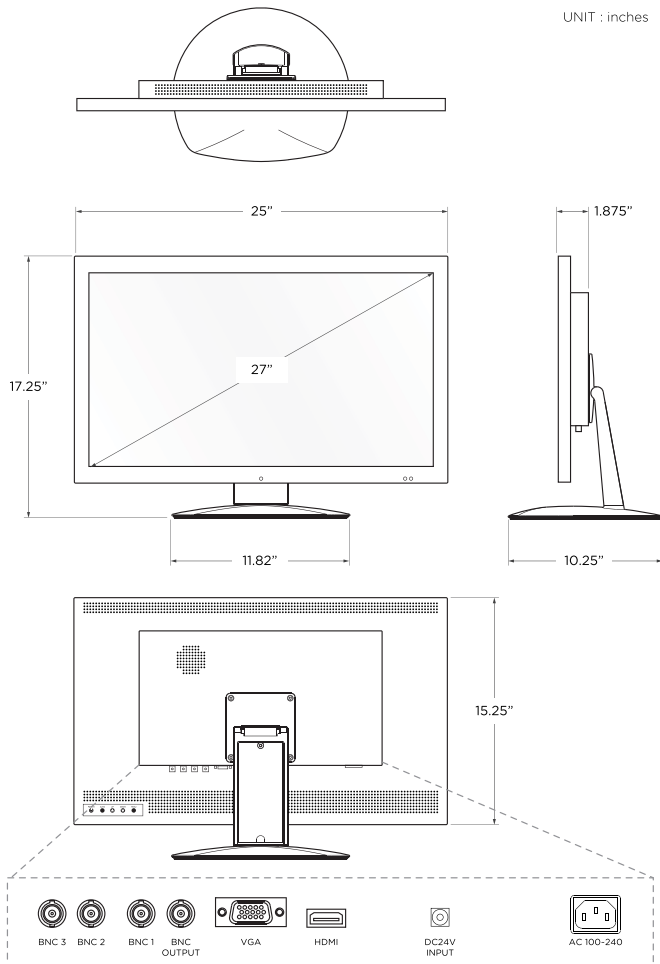

## CE-VT270-C 27" CCTV LCD Monitor

### KEY FEATURES:

- 1920 x 1080 Resolution
- 16:9 Aspect Ratio
- 300 nit Brightness
- 3000:1 Contrast Ratio
- 3 BNC Inputs / 1 BNC Output
- 1 VGA Input
- 1 HDMI Input
- Metal Bezel
- Flashing LED (on/off selectable)
- VESA 100
- Dual Voltage: AC110-240V or DC24V
- Remote Included
- UL Listed

### DIMENSIONS:

### SPECIFICATIONS:

LCD Panel	27" TFT LCD
Panel Resolution	1920 x 1080
Control	OSD (On Screen Display) Control
Aspect Ratio	16:9
Display Colors	16.7M
Brightness	300 nit
Contrast Ratio	3000:1
Viewing Angle (H x V)	178° x 178°
Response Time	8ms
Refresh Rate	60 Hz
In / Out Impedance	75Ω /Auto Terminating Output
Mounting	VESA 100
Video Inputs / Outputs	1 VGA Input 1 HDMI 3 BNC Inputs / 1 BNC Output
Audio Inputs / Outputs	n/a
Power Consumption	36 Watts (1.5 Amps DC24V / 0.327 Amps AC110V)
Power Requirement	DC24V or AC110V
Operating Temperature	14°F - 122°F / -10°C - 50°C
Dimensions (W x H x D) <i>*on stand</i>	25" x 17.25" x 10.25" 635mm x 438.15mm x 260.35mm
Dimensions (W x H x D) <i>*stand removed</i>	25" x 15.25" x 1.875" 635mm x 387.35mm x 47.625mm
Weight <i>*on stand</i>	16.4 lbs / 7.439kg
Weight <i>*stand removed</i>	13.2 lbs / 5.987kg