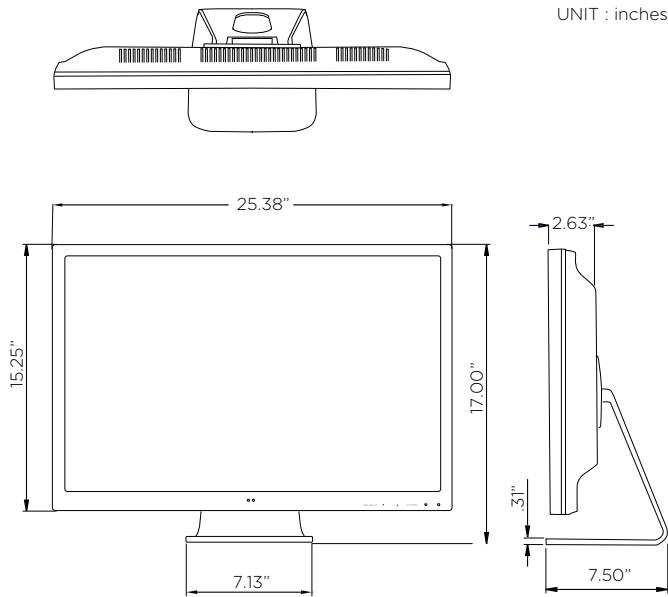

## CE-VT270 27" CCTV LCD Monitor

### KEY FEATURES:

- 1920 x 1080 Resolution
- 16:9 Aspect Ratio
- 300 nit Brightness
- 3000:1 Contrast Ratio
- 3 BNC Inputs / 1 BNC Output
- 1 VGA Input
- 1 HDMI Input
- Plastic Bezel
- Flashing LED (on/off selectable)
- VESA 100 & 100 x 200
- Dual Voltage: AC110-240V or DC24V
- Remote Included
- UL Listed

### DIMENSIONS:

### SPECIFICATIONS:

LCD Panel	27" TFT LCD
Panel Resolution	1920 x 1080
Control	OSD (On Screen Display) Control
Aspect Ratio	16:9
Display Colors	16.7M
Brightness	300 nit
Contrast Ratio	3000:1
Viewing Angle (H x V)	178° x 178°
Response Time	8ms
Refresh Rate	60 Hz
In / Out Impedance	75Ω / Auto Terminating Output
Mounting	VESA 100 & 100 x 200 / Stand Mount
Video Inputs / Outputs	1 VGA Input 1 HDMI 3 BNC Inputs / 1 BNC Output
Audio Inputs / Outputs	n/a
Power Consumption	36 Watts (1.5 Amps DC24V / 0.327 Amps AC110V)
Power Requirement	DC24V or AC110V
Operating Temperature	14°F - 122°F / -10°C - 50°C
Dimensions (W x H x D) *on stand	25.38" x 17.0" x 7.50" 644.652mm x 431.8mm x 190.5mm
Dimensions (W x H x D) *stand removed	25.38" x 15.25" x 2.63" 645mm x 387mm x 67mm
Weight *on stand	14.6 lbs / 6.622kg
Weight *stand removed	12.5 lbs / 5.6 kg