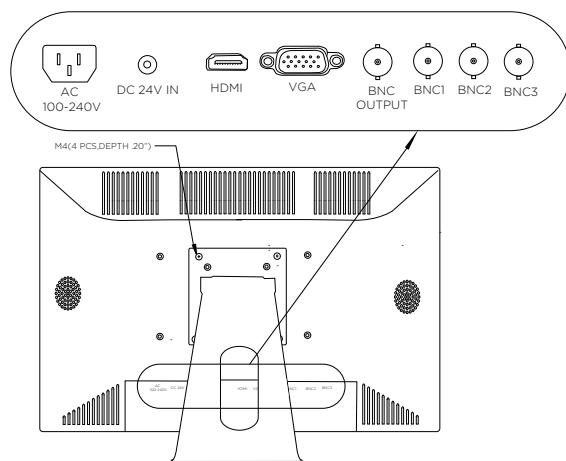

### KEY FEATURES:

- 1920 x 1080 Resolution
- 16:9 Aspect Ratio
- 300 nit Brightness
- 3000:1 Contrast Ratio
- 3 BNC Inputs / 1 BNC Output
- 1 VGA Input
- 1 HDMI Input
- Plastic Bezel
- Flashing LED (on/off selectable)
- VESA 100 & 100 x 200
- Dual Voltage: AC110-240V or DC24V
- Remote Included
- UL Listed

### DIMENSIONS:

### SPECIFICATIONS:

LCD Panel	27" TFT LCD
Panel Resolution	1920 x 1080
Control	OSD (On Screen Display) Control
Aspect Ratio	16:9
Display Colors	16.7M
Brightness	300 nit
Contrast Ratio	3000:1
Viewing Angle (H x V)	178° x 178°
Response Time	8ms
Refresh Rate	60 Hz
In / Out Impedance	75Ω / Auto Terminating Output
Mounting	VESA 100 & 100 x 200 / Stand Mount
Video Inputs / Outputs	1 VGA Input 1 HDMI 3 BNC Inputs / 1 BNC Output
Audio Inputs / Outputs	n/a
Power Consumption	36 Watts (1.5 Amps DC24V / 0.327 Amps AC110V)
Power Requirement	DC24V or AC110V
Operating Temperature	14°F - 122°F / -10°C - 50°C
Dimensions (W x H x D) *on stand	25.38" x 17.0" x 7.50" 644.652mm x 431.8mm x 190.5mm
Dimensions (W x H x D) *stand removed	25.38" x 15.25" x 2.63" 645mm x 387mm x 67mm
Weight *on stand	14.6 lbs / 6.622kg
Weight *stand removed	12.5 lbs / 5.6 kg