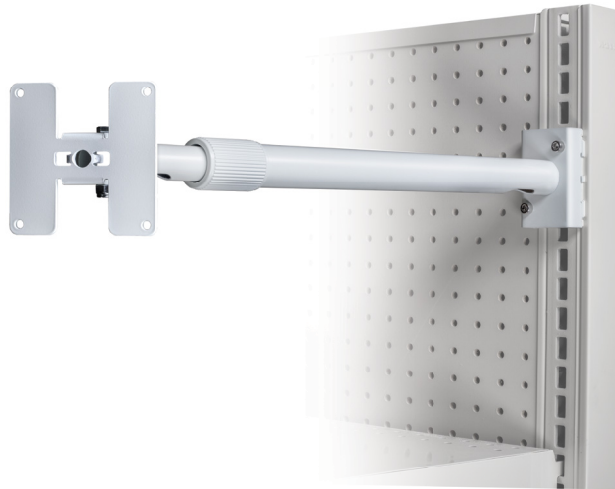

CE-M5

Gondola Shelving Telescoping Mount

Maximum Load Capacity: 8 lbs / 3.63 kgs

KEY FEATURES:

- Installs on to upright gondola shelving
- Mounts horizontally or vertically with included 90° bracket
- 20.38" - 31.75" Telescoping Arm
- Cable Through Bracket Design
- 3-Axis Adjustable
- VESA 75
- Includes Mounting Hardware
- UL Listed

** Recommended for LCD or PVM up to: 8 lbs*

GENERAL	
Materials	Steel
Dimensions L x W x H	20.38" - 31.75" x 3.4" x 3.4" 517.5 - 808.6mm x 86.4mm x 86.4mm
Weight	2.0 lbs / 0.97 kg

DIMENSIONS:

Unit: INCHES