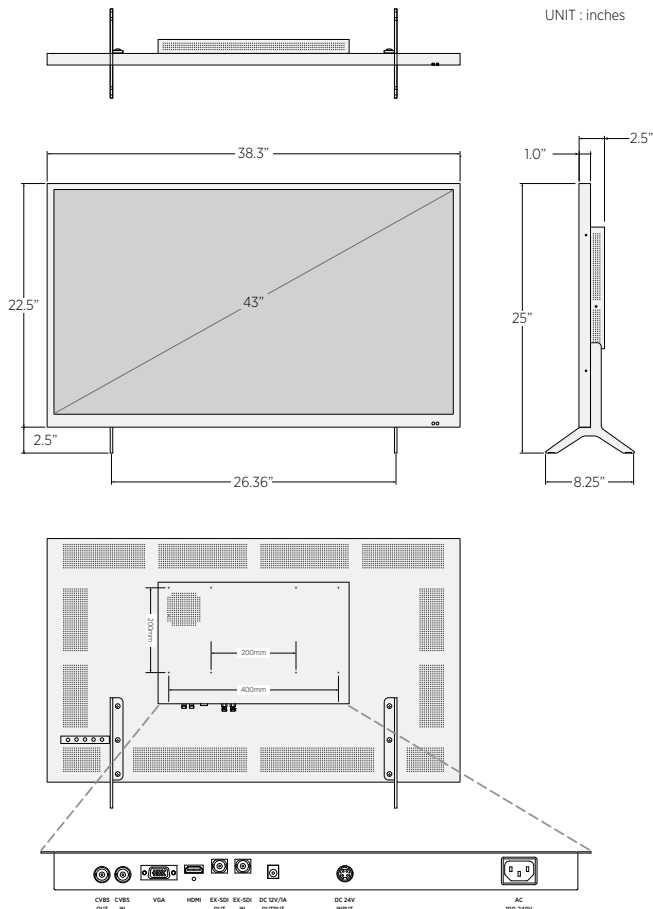

## CE-VT430-HD 43" CCTV LCD Monitor w/ EX-SDI In/Out

### KEY FEATURES:

- 1920 x 1080 Resolution
- 16:9 Aspect Ratio
- 450 nit Brightness
- 3000:1 Contrast Ratio
- 1 EX-SDI 2.0 Input / 1 EX-SDI 2.0 Output
- 1 BNC Input / 1 BNC Output
- 1 VGA Input (VGA cable included - 4' 11")
- 1 HDMI Input (HDMI cable included - 6')
- 12VDC (1A) Output for powering external camera or other device
- Steel Bezel
- VESA 200, & 200 x 400 (M6)
- Dual Voltage: 110-240 VAC or DC24V
- Remote Included
- Stand Included
- UL Listed

### DIMENSIONS:

### SPECIFICATIONS:

Display	43" LED Backlight LCD
Resolution	1920 x 1080
Control	OSD (On Screen Display) Control
Aspect Ratio	16:9
Display Colors	16.7M (8 BIT)
Brightness	450 nit
Contrast Ratio	3000:1
Viewing Angle (H x V)	178° x 178°
Response Time	8ms
In / Out Impedance	75Ω / Auto Terminating Output
Mounting	VESA 200, & 200 x 400 (M6) Stand Mount
Video Inputs	1 EX-SDI 2.0 / HD-SDI (Auto Detects) 1 Analog Input 1 VGA Input 1 HDMI Input
Video Outputs (Loop-through)	1 EX-SDI 2.0 / HD-SDI 1 Analog Output
Audio Inputs / Outputs	n/a
Power Output	12VDC (1A)
Power Requirement	100 - 240 VAC: 0.627A 24VDC: 3.0A
Power Consumption	69W max
Operating Temperature	32°F - 104°F / 0°C - 40°C
Dimensions (W x H x D) <i>*on stand</i>	38.3" x 25" x 8.25" 972.8mm x 635mm x 209.55mm
Dimensions (W x H x D) <i>*stand removed</i>	38.3" x 22.5" x 2.5" 972.8mm x 571.5mm x 63.5mm
Weight <i>*on stand</i>	34.05 lbs / 15.44kg
Weight <i>*stand removed</i>	31.3 lbs / 14.19kg