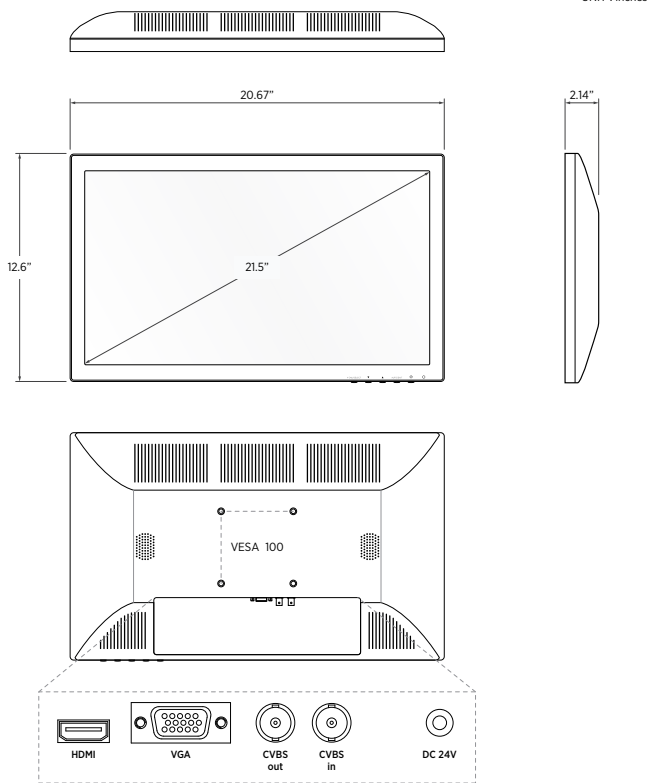

CE-L21-LC 21.5" CCTV LCD Monitor

KEY FEATURES:

- 1920 x 1080 Resolution
- 16:9 Aspect Ratio
- 200 nit Brightness
- 600:1 Contrast Ratio
- 1 BNC Input / 1 BNC Output
- 1 VGA Input
- 1 HDMI Input
- Plastic Bezel
- VESA 100
- DC24V

**Note: Power Supply & Base not included, sold separately*

DIMENSIONS:

SPECIFICATIONS:

LCD Panel	21.5" TFT LCD w/ LED Backlight
Panel Resolution	1920 x 1080
Control	OSD (On Screen Display) Control
Aspect Ratio	16:9
Display Colors	16.7M (8 BIT)
Brightness	200 nit
Contrast Ratio	600:1
Viewing Angle (H x V)	90° x 65°
Response Time	1.2ms
Refresh Rate	60 Hz
Support Resolution	640 x 480 - 1920 x 1080
Video Inputs	1 Analog Input (BNC) 1 VGA Input 1 HDMI Input
Video Outputs	1 Analog Output (BNC)
Audio Inputs / Outputs	n/a
Power Output	n/a
Mounting	VESA 100 x 100 (M4)
Power Requirement	DC24V - 1A
Power Consumption	25 W max
Operating Temperature	32°F - 104°F / 0°C - 40°C
Dimensions (W x H x D)	20.67" x 12.6" x 2.14" 525.21mm x 320.21mm x 54.4mm
Weight	8.37 lbs / 3.8 kgs