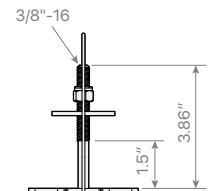

CE-CP12W (White) / CE-CP12B (Black)

12ft Telescoping Ceiling Mount Camera Pole

Maximum Load Capacity: 10 lbs / 4.5 kgs

KEY FEATURES:

- Mounts to Steel Web Truss or Strut Channel with One Bolt
- Adjustable from 6' 2" to 11' 9" from Ceiling
- Easily Pendant Mount Indoor/Outdoor Dome Cameras
- Route Cables Inside the Pole for a Clean Appearance
- 3/4" EMT Diameter End
- Includes Safety Cable (15ft) & 3/4" EMT Threaded Conduit Adapter
- Adjustable Level
- UL Listed

**Pendant Mount For Camera Sold Separately*

CE-CP12W (White) / CE-CP12B (Black)	
Pole Dimensions	Adjustable from 6' 2" to 11' 9"
Pole Weight	9 lbs / 4.082kg
Materials	Powdercoated Steel
Max Camera Weight	10 lbs / 4.5 kgs

DIMENSIONS:

Unit : Inches

CE-CP12W
(Compressed)

CE-CP12B
(Extended)