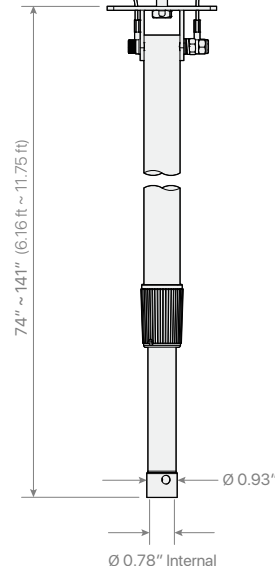

CE-CP12W (White) / CE-CP12B (Black)

12ft Telescoping Ceiling Mount Camera Pole

Maximum Load Capacity: 10 lbs / 4.5 kgs

KEY FEATURES:

- Mounts to Steel Web Truss or Strut Channel with One Bolt
- Adjustable from 6' 2" to 11' 9" from Ceiling
- Easily Pendant Mount Indoor/Outdoor Dome Cameras
- Route Cables Inside the Pole for a Clean Appearance
- 3/4" EMT Diameter End
- Includes Safety Cable (15ft) & 3/4" EMT Threaded Conduit Adapter
- Adjustable Level
- UL Listed

**Pendant Mount For Camera Sold Separately*

CE-CP12W (White) / CE-CP12B (Black)	
Pole Dimensions	Adjustable from 6' 2" to 11' 9"
Pole Weight	9 lbs / 4.082kg
Materials	Powdercoated Steel
Max Camera Weight	10 lbs / 4.5 kgs

DIMENSIONS:

Unit : Inches

CE-CP12W
(Compressed)

CE-CP12B
(Extended)