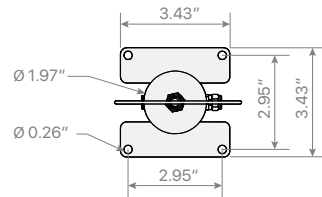

CE-CP12W (White) / CE-CP12B (Black)

12ft Telescoping Ceiling Mount Camera Pole

Maximum Load Capacity: 10 lbs / 4.5 kgs

KEY FEATURES:

- Mounts to Steel Web Truss or Strut Channel with One Bolt
- Adjustable from 6' 2" to 11' 9" from Ceiling
- Easily Pendant Mount Indoor/Outdoor Dome Cameras
- Route Cables Inside the Pole for a Clean Appearance
- 3/4" EMT Diameter End
- Includes Safety Cable (15ft) & 3/4" EMT Threaded Conduit Adapter
- Adjustable Level
- UL Listed

**Pendant Mount For Camera Sold Separately*

CE-CP12W (White) / CE-CP12B (Black)	
Pole Dimensions	Adjustable from 6' 2" to 11' 9"
Pole Weight	9 lbs / 4.082kg
Materials	Powdercoated Steel
Max Camera Weight	10 lbs / 4.5 kgs

DIMENSIONS:

Unit : Inches

CE-CP12W
(Compressed)

CE-CP12B
(Extended)