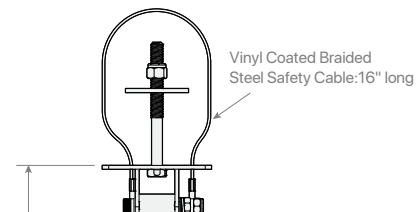

CE-CP12W (White) / CE-CP12B (Black)

12ft Telescoping Ceiling Mount Camera Pole

Maximum Load Capacity: 10 lbs / 4.5 kgs

KEY FEATURES:

- Mounts to Steel Web Truss or Strut Channel with One Bolt
- Adjustable from 6' 2" to 11' 9" from Ceiling
- Easily Pendant Mount Indoor/Outdoor Dome Cameras
- Route Cables Inside the Pole for a Clean Appearance
- 3/4" EMT Diameter End
- Includes Safety Cable (15ft) & 3/4" EMT Threaded Conduit Adapter
- Adjustable Level
- UL Listed

**Pendant Mount For Camera Sold Separately*

CE-CP12W (White) / CE-CP12B (Black)	
Pole Dimensions	Adjustable from 6' 2" to 11' 9"
Pole Weight	9 lbs / 4.082kg
Materials	Powdercoated Steel
Max Camera Weight	10 lbs / 4.5 kgs

DIMENSIONS:

Unit : Inches

CE-CP12W
(Compressed)

CE-CP12B
(Extended)