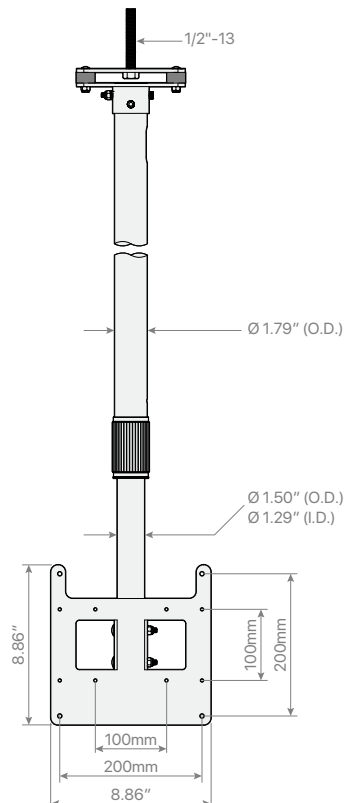

CE-CMHL-6 (White) / CE-CMHL-6B (Black)

12ft Heavy Duty Telescoping LCD/PVM Pole

Maximum Load Capacity: 60 lbs / 27 kgs

KEY FEATURES:

- Recommended to LCDs or PVMs up to 60 lbs
- Mounts to Steel Web Truss or Strut Channel with One Bolt
- Adjustable from 6' 2" to 11' 5"
- Adjustable Tilt (0°-22°) and Pan (360°)
- Route Cables Inside the Pole for a Clean Appearance
- Includes Safety Cable (15ft)
- Leveling Plate for Uneven Ceilings
- VESA 100x100, 100x200 (M4) & VESA 200x200 (M6)
- UL Listed

GENERAL

VESA Hole Patterns	100x100, 100x200 (M4) & VESA 200x200 (M6)
Pole Dimensions	Adjustable from 6' 2" to 11' 5"
Pole Weight	14.8 lbs / 6.7kgs
Materials	Aluminum Pole / Steel Mounting Plate & VESA Plate
Max LCD/PVM Weight	60 lbs / 27kgs

DIMENSIONS:

CE-CMHL-6
(Compressed)

CE-CMHL-6B
(Extended)