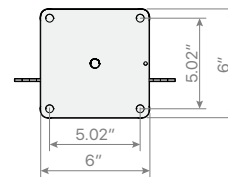

CE-CMHL-6 (White) / CE-CMHL-6B (Black)

12ft Heavy Duty Telescoping LCD/PVM Pole

Maximum Load Capacity: 60 lbs / 27 kgs

KEY FEATURES:

- Recommended to LCDs or PVMs up to 60 lbs
- Mounts to Steel Web Truss or Strut Channel with One Bolt
- Adjustable from 6' 2" to 11' 5"
- Adjustable Tilt (0°-22°) and Pan (360°)
- Route Cables Inside the Pole for a Clean Appearance
- Includes Safety Cable (15ft)
- Leveling Plate for Uneven Ceilings
- VESA 100x100, 100x200 (M4) & VESA 200x200 (M6)
- UL Listed

GENERAL

VESA Hole Patterns	100x100, 100x200 (M4) & VESA 200x200 (M6)
Pole Dimensions	Adjustable from 6' 2" to 11' 5"
Pole Weight	14.8 lbs / 6.7kgs
Materials	Aluminum Pole / Steel Mounting Plate & VESA Plate
Max LCD/PVM Weight	60 lbs / 27kgs

DIMENSIONS:

CE-CMHL-6
(Compressed)

CE-CMHL-6B
(Extended)