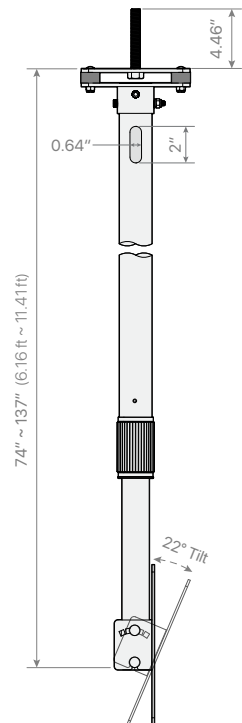

CE-CMHL-6 (White) / CE-CMHL-6B (Black)

12ft Heavy Duty Telescoping LCD/PVM Pole

Maximum Load Capacity: 60 lbs / 27 kgs

KEY FEATURES:

- Recommended to LCDs or PVMs up to 60 lbs
- Mounts to Steel Web Truss or Strut Channel with One Bolt
- Adjustable from 6' 2" to 11' 5"
- Adjustable Tilt (0°-22°) and Pan (360°)
- Route Cables Inside the Pole for a Clean Appearance
- Includes Safety Cable (15ft)
- Leveling Plate for Uneven Ceilings
- VESA 100x100, 100x200 (M4) & VESA 200x200 (M6)
- UL Listed

GENERAL

VESA Hole Patterns	100x100, 100x200 (M4) & VESA 200x200 (M6)
Pole Dimensions	Adjustable from 6' 2" to 11' 5"
Pole Weight	14.8 lbs / 6.7kgs
Materials	Aluminum Pole / Steel Mounting Plate & VESA Plate
Max LCD/PVM Weight	60 lbs / 27kgs

DIMENSIONS:

CE-CMHL-6
(Compressed)

CE-CMHL-6B
(Extended)