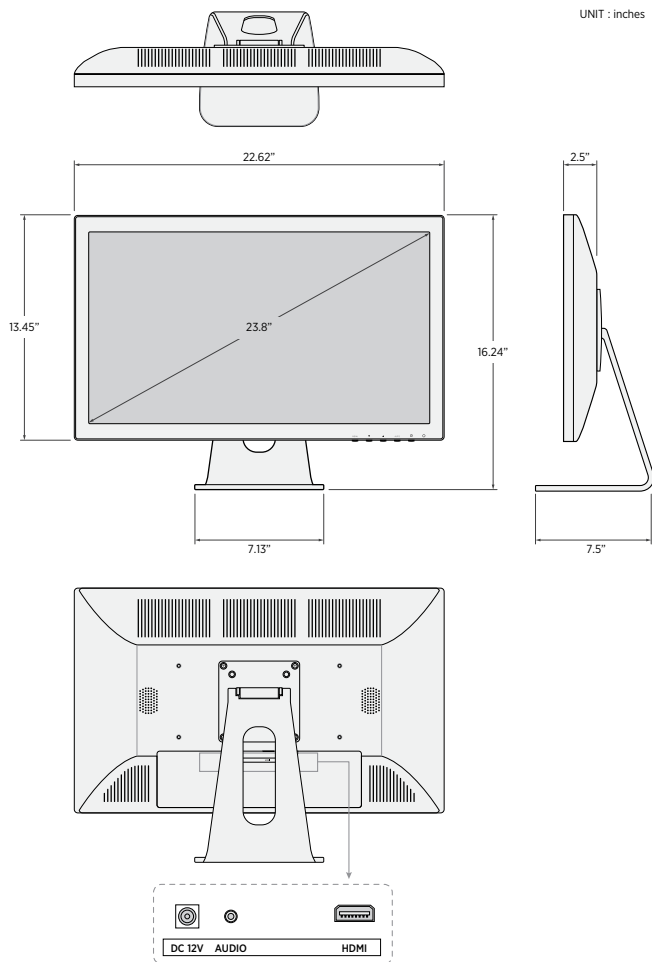

## CE-L24 24" CCTV LCD Monitor

### KEY FEATURES:

- 1920 x 1080 Resolution
- 16:9 Aspect Ratio
- 250 nit Brightness
- 3000:1 Contrast Ratio
- 1 HDMI Input
- 1 Audio Input
- Plastic Bezel
- Includes Desktop Stand
- VESA 100, 100 x 200 (M4)
- DC12V

### DIMENSIONS:

### SPECIFICATIONS:

LCD Panel	23.8" TFT LCD (MVA) w/ LED Backlight
Panel Resolution	1920 x 1080
Control	OSD (On Screen Display) Control
Aspect Ratio	16:9
Display Colors	16.7M (8 BIT)
Brightness	250 nit
Contrast Ratio	3000:1
Viewing Angle (H x V)	178° x 178°
Response Time	10ms
Refresh Rate	60 Hz
Support Resolution	640 x 480 - 1920 x 1080
Video Inputs	1 HDMI Input
Video Outputs	n/a
Audio Inputs / Outputs	1 Audio Input
Power Output	n/a
Mounting	VESA 100 x 100, 100 x 200 (M4)
Power Requirement	DC12V
Power Consumption	1.2A / 14.4Watts
Operating Temperature	32°F - 104°F / 0°C - 40°C
Dimensions (W x H x D)	22.62" x 16.24" x 7.5"
<b>*on stand</b>	574.55mm x 412.5mm x 190.5mm
Weight <b>*on stand</b>	13.25 lbs / 6.01 kgs