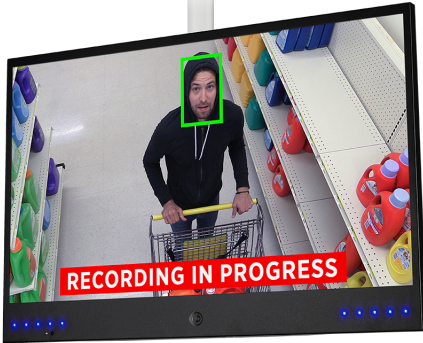

CE-M27E-B

27" PVM w/ 2MP IP Camera

KEY FEATURES:

- Built-In 2MP Clinton IP Camera w/ 3.6mm (f1.6) Fixed Lens
- ONVIF Profile S Conformant Camera: CE-PVM2MPF
- Configurable Face Detection boxes (color, line thickness)
- Motion detection triggers flashing LED lights and/or on-screen banner overlay message (*Recording In Progress, Monitoring In Progress, etc...*)
- 1920 x 1080 Resolution / 16:9 Aspect Ratio
- 300 nit Brightness / 3,000:1 Contrast Ratio
- Steel Cabinet
- 10 RGB LED flashing lights, selectable colors & flash rate
- H.264, H.265 & Motion JPEG Compression
- 1 RJ45 Ethernet Port
- VESA 75 & 100
- DC24V (Power Supply Sold Separately)
- UL Listed, NDA&A & TAA Compliant

DIMENSIONS:

| MONITOR | |
|-----------------------|-----------------------|
| Display | 27" LED Backlight LCD |
| Resolution | 1920 x 1080 |
| Aspect Ratio | 16:9 |
| Display Colors | 16.7M (8 BIT) |
| Brightness | 300 nit |
| Contrast Ratio | 3000:1 |
| Viewing Angle (H x V) | 178° x 178° |
| Response Time | 6.5ms |