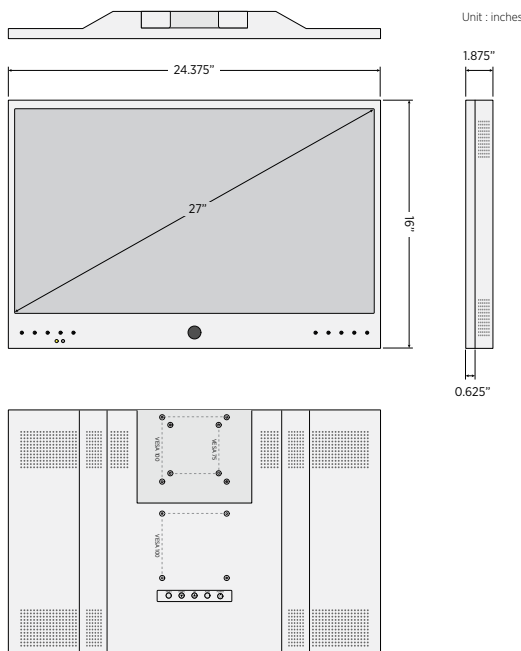

CE-M27E-B

27" PVM w/ 2MP IP Camera

KEY FEATURES:

- Built-In 2MP Clinton IP Camera w/ 3.6mm (f1.6) Fixed Lens
- ONVIF Profile S Conformant Camera: CE-PVM2MPF
- Configurable Face Detection boxes (color, line thickness)
- Motion detection triggers flashing LED lights and/or on-screen banner overlay message (*Recording In Progress, Monitoring In Progress, etc...*)
- 1920 x 1080 Resolution / 16:9 Aspect Ratio
- 300 nit Brightness / 3,000:1 Contrast Ratio
- Steel Cabinet
- 10 RGB LED flashing lights, selectable colors & flash rate
- H.264, H.265 & Motion JPEG Compression
- 1 RJ45 Ethernet Port
- VESA 75 & 100
- DC24V (Power Supply Sold Separately)
- UL Listed, NDA&A & TAA Compliant

DIMENSIONS:

| MONITOR | |
|-----------------------|-----------------------|
| Display | 27" LED Backlight LCD |
| Resolution | 1920 x 1080 |
| Aspect Ratio | 16:9 |
| Display Colors | 16.7M (8 BIT) |
| Brightness | 300 nit |
| Contrast Ratio | 3000:1 |
| Viewing Angle (H x V) | 178° x 178° |
| Response Time | 6.5ms |

| VIDEO | |
|-------------------|--|
| Video Compression | H.264, H.265, and Motion JPEG |
| Resolution | 1920x1080 (1080p) to 640x360 |
| Frame Rate | 1-30 fps |
| Bitrate Control | CBR, VBR, or VBR+ 1st Stream: 512-10,000 kbps 2nd & 3rd Stream: 512-8,000 kbps |
| Streaming | 3 individually configurable streams per camera |
| Storage | MicroSD Card (up to 2TB) *card not included |

| GENERAL | |
|------------------------|--|
| Mounting | VESA 75, 100 |
| Connectors | 1 - RJ45 Ethernet 10/100Mbps |
| Power Requirement | DC24V |
| Power Consumption | 36 Watts / 1.5A |
| Operating Temperature | 32°F - 122°F / -0°C - 50°C |
| Dimensions (W x H x D) | 24.375" x 16" x 1.875" 619.125mm x 406.4mm x 47.625mm |
| Weight | 13.96 lbs / 6.33 kgs |
| Certifications | UL, CE, FCC, RoHS, NDA&A, TAA |