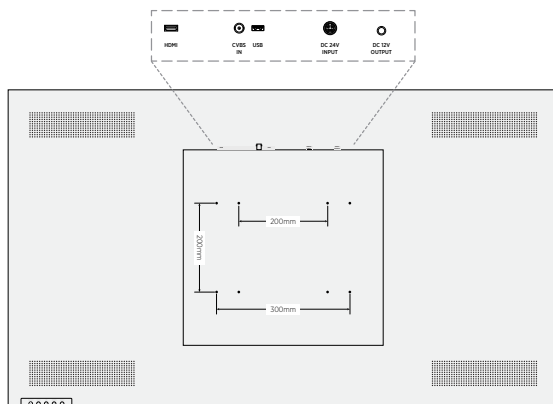

CE-VT550 55" 4K CCTV LCD Monitor

KEY FEATURES:

- 3840 x 2160 (4K) Resolution
- 16:9 Aspect Ratio
- 500 nit Brightness
- 4000:1 Contrast Ratio
- 1 BNC (CVBS) Input
- 1 HDMI Input
- 12VDC Output for powering external camera or other device
- Steel Bezel
- VESA 200, 200 x 300 (M6)
- DC24V, Includes Power Supply

NOTE: Base not included

DIMENSIONS:

SPECIFICATIONS:

Display	55" WLED Backlight LCD (AMVA3)
Resolution	3840 x 2160
Control	OSD (On Screen Display) Control
Aspect Ratio	16:9
Color Depth	1.07B, 100% sRGB (10 BIT)
Brightness	500 nit
Contrast Ratio	4000:1
Viewing Angle	89° x 89° x 89° x 89°
Response Time	8.5ms
Refresh Rate	60 Hz
In / Out Impedance	75Ω /Auto Terminating Output
Mounting	VESA 200, 200 x 300 (M6)
Video Inputs	1 Analog Input 1 HDMI Input
Video Outputs	n/a
Audio Inputs / Outputs	n/a
Power Output	12VDC (1A)
Power Requirement	24VDC
Power Consumption	125W max (±10%)
Operating Temperature	32°F - 104°F / 0°C - 40°C
Dimensions (W x H x D)	48.75" x 28.375" x 2.4" 123.825cm x 72.07cm x 6.09cm
Weight	49.8 lbs / 22.58kg