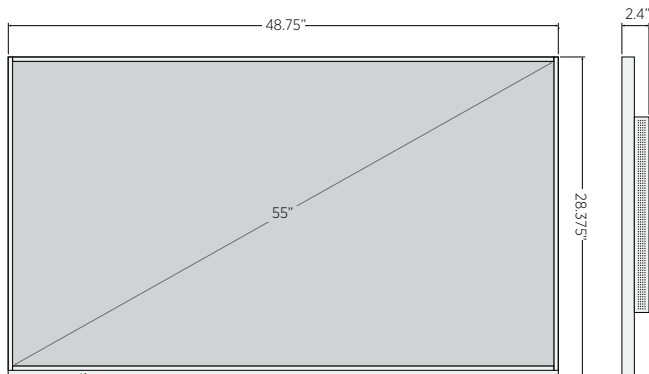

CE-VT550 55" 4K CCTV LCD Monitor

KEY FEATURES:

- 3840 x 2160 (4K) Resolution
- 16:9 Aspect Ratio
- 500 nit Brightness
- 4000:1 Contrast Ratio
- 1 BNC (CVBS) Input
- 1 HDMI Input
- 12VDC Output for powering external camera or other device
- Steel Bezel
- VESA 200, 200 x 300 (M6)
- DC24V, Includes Power Supply

NOTE: Base not included

DIMENSIONS:

SPECIFICATIONS:

Display	55" WLED Backlight LCD (AMVA3)
Resolution	3840 x 2160
Control	OSD (On Screen Display) Control
Aspect Ratio	16:9
Color Depth	1.07B, 100% sRGB (10 BIT)
Brightness	500 nit
Contrast Ratio	4000:1
Viewing Angle	89° x 89° x 89° x 89°
Response Time	8.5ms
Refresh Rate	60 Hz
In / Out Impedance	75Ω /Auto Terminating Output
Mounting	VESA 200, 200 x 300 (M6)
Video Inputs	1 Analog Input 1 HDMI Input
Video Outputs	n/a
Audio Inputs / Outputs	n/a
Power Output	12VDC (1A)
Power Requirement	24VDC
Power Consumption	125W max (±10%)
Operating Temperature	32°F - 104°F / 0°C - 40°C
Dimensions (W x H x D)	48.75" x 28.375" x 2.4" 123.825cm x 72.07cm x 6.09cm
Weight	49.8 lbs / 22.58kg