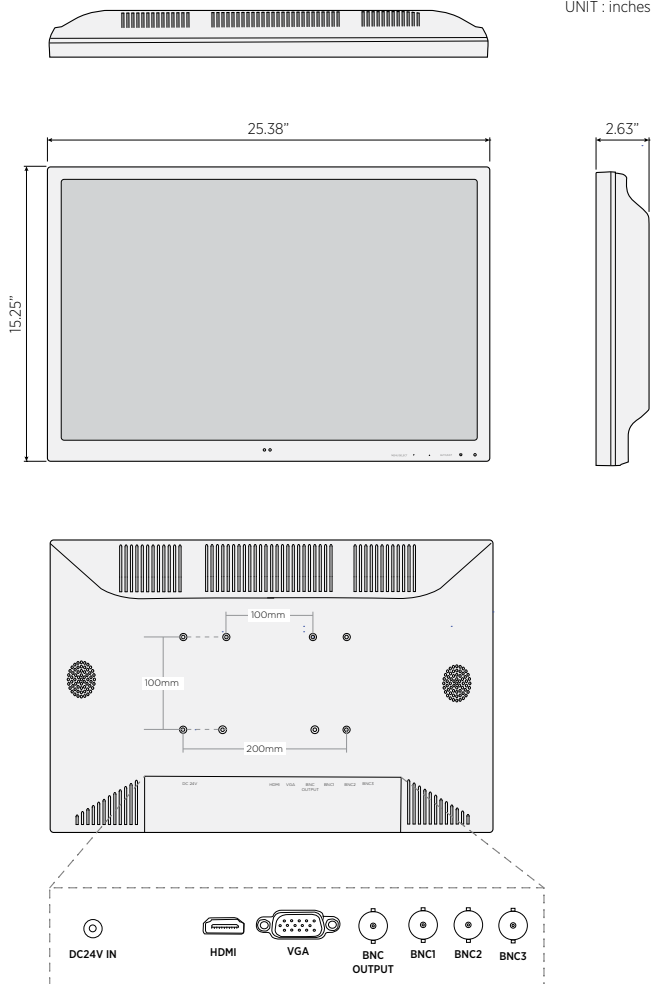

CE-VT270-LC 27" CCTV LCD Monitor (No Base)

FEATURES:

- 1920 x 1080 Resolution
- 16:9 Aspect Ratio
- 300 nit Brightness
- 3000:1 Contrast Ratio
- 3 BNC Inputs / 1 BNC Output
- 1 VGA Input
- 1 HDMI Input
- Plastic Bezel
- Flashing LED (on/off selectable)
- VESA 100 & 100 x 200
- DC24V (Power Supply Sold Separately)
- Remote Included
- UL Listed

NOTE: Base Not Included

DIMENSIONS:

SPECIFICATIONS:

LCD Panel	27" TFT LCD
Panel Resolution	1920 x 1080
Control	OSD (On Screen Display) Control
Aspect Ratio	16:9
Display Colors	16.7M
Brightness	300 nit
Contrast Ratio	3000:1
Viewing Angle (H x V)	178° x 178°
Response Time	8ms
Refresh Rate	60 Hz
In / Out Impedance	75Ω /Auto Terminating Output
Mounting	VESA 100 & 100 x 200 (base not included)
Enclosure	Plastic Bezel
Video Inputs / Outputs	1 VGA Input 1 HDMI 3 BNC Inputs / 1 BNC Output
Audio Inputs / Outputs	n/a
Power Consumption	36 Watts (1.5 Amps)
Power Requirement	DC24V
Operating Temperature	14°F - 122°F / -10°C - 50°C
Dimensions (W x H x D)	25.38" x 15.25" x 2.63" 645mm x 387mm x 67mm
Weight	12.5 lbs / 5.6 kg